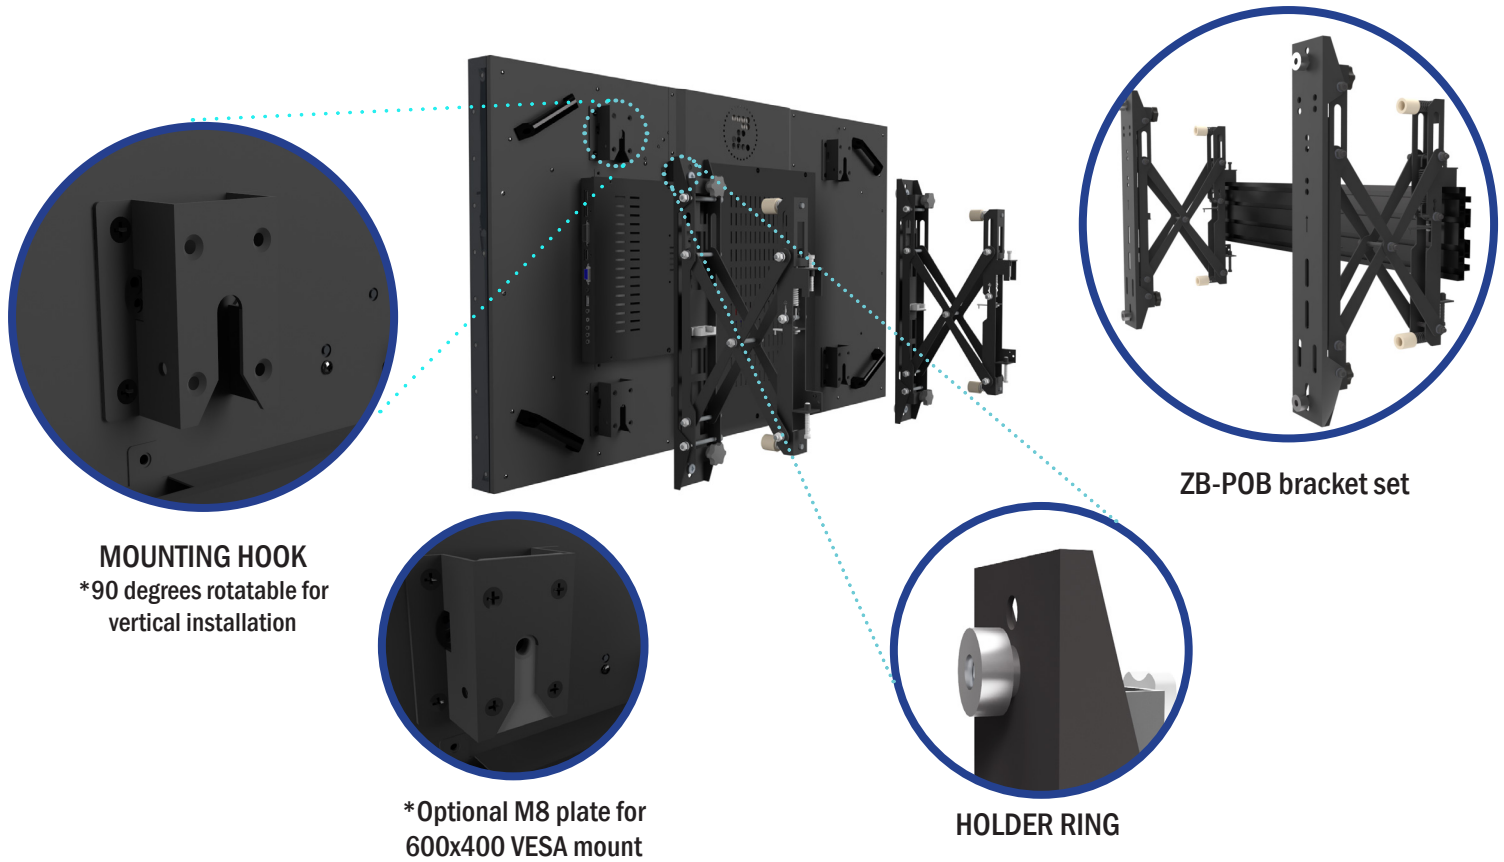

THE ALL NEW
HH-SERIES VIDEO WALL
DESIGNED WITH INSTALLERS IN MIND

THINNER

LIGHTER

EASY INSTALL

EASY CONTROL

NEW AND EASY TO INSTALL HOOK&HANG MOUNTING SYSTEM

Hook and hang the display right out of the box onto the mounting bracket with no bolting required!

AVAILABLE IN 46" / 49" / 55" / 65" DISPLAY SIZES

With a combined thin bezel gap of 0.88mm / 1.7mm / 3.5mm between displays

UHD resolution available with 65" display models

- Easy to Install: displays are lighter and thinner, and incorporate the all new Hook & Hang bracket system
- Easy 4K input Daisy Chain up to 100 displays
- Compatible with ZDS Push Out Bracket or any VESA standard mounting bracket on the market
- Powerful ZD Wall Control software that allows you to switch inputs and layout configurations
- Fully functional remote control allows you to control each display from a single remote
- Temperature control and monitoring

Hook & Hang mounting system - installation made quick, easy, and risk free

HH-Series Displays have four Mounting Hooks at the 600x400mm VESA position for Hanging onto the four holder rings that are attached to the mounting bracket. The mounting bracket can be the ZDS Pushout Bracket, or any mounting bracket of your choice.

Simply hang the light weight HH-Series display right out of the box - no need for bolting or screwing!

ZD Wall Control - Powerful video wall control software

Full control of video wall via PC:

- System Settings
- Color Calibration
- Input switching
- Layout configuration switching
- Scheduling of display on/off, backlight brightness and even layouts
- Cooling fan control with temperature sensor
- Control all or independent displays in a video wall with a single remote (digital and physical)