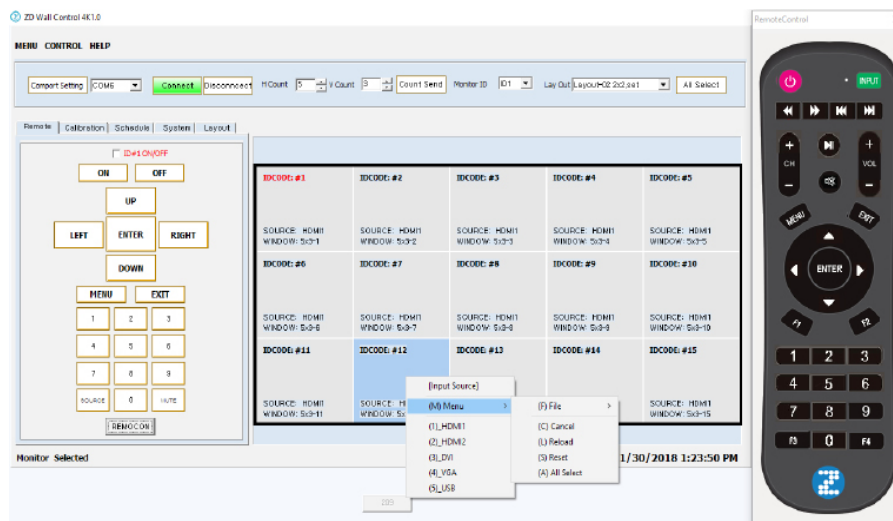

THE ALL NEW
HH-SERIES VIDEO WALL
DESIGNED WITH INSTALLERS IN MIND

THINNER

LIGHTER

EASY INSTALL

EASY CONTROL

NEW AND EASY TO INSTALL HOOK&HANG MOUNTING SYSTEM

Hook and hang the display right out of the box onto the mounting bracket with no bolting required!

AVAILABLE IN 46" / 49" / 55" / 65" DISPLAY SIZES

With a combined thin bezel gap of 0.88mm / 1.7mm / 3.5mm between displays

UHD resolution available with 65" display models

- Easy to Install: displays are lighter and thinner, and incorporate the all new Hook & Hang bracket system
- Easy 4K input Daisy Chain up to 100 displays
- Compatible with ZDS Push Out Bracket or any VESA standard mounting bracket on the market
- Powerful ZD Wall Control software that allows you to switch inputs and layout configurations
- Fully functional remote control allows you to control each display from a single remote
- Temperature control and monitoring

Hook & Hang mounting system - installation made quick, easy, and risk free

HH-Series Displays have four Mounting Hooks at the 600x400mm VESA position for Hanging onto the four holder rings that are attached to the mounting bracket. The mounting bracket can be the ZDS Pushout Bracket, or any mounting bracket of your choice.

Simply hang the light weight HH-Series display right out of the box - no need for bolting or screwing!

ZD Wall Control - Powerful video wall control software

Full control of video wall via PC:

- System Settings
- Color Calibration
- Input switching
- Layout configuration switching
- Scheduling of display on/off, backlight brightness and even layouts
- Cooling fan control with temperature sensor
- Control all or independent displays in a video wall with a single remote (digital and physical)