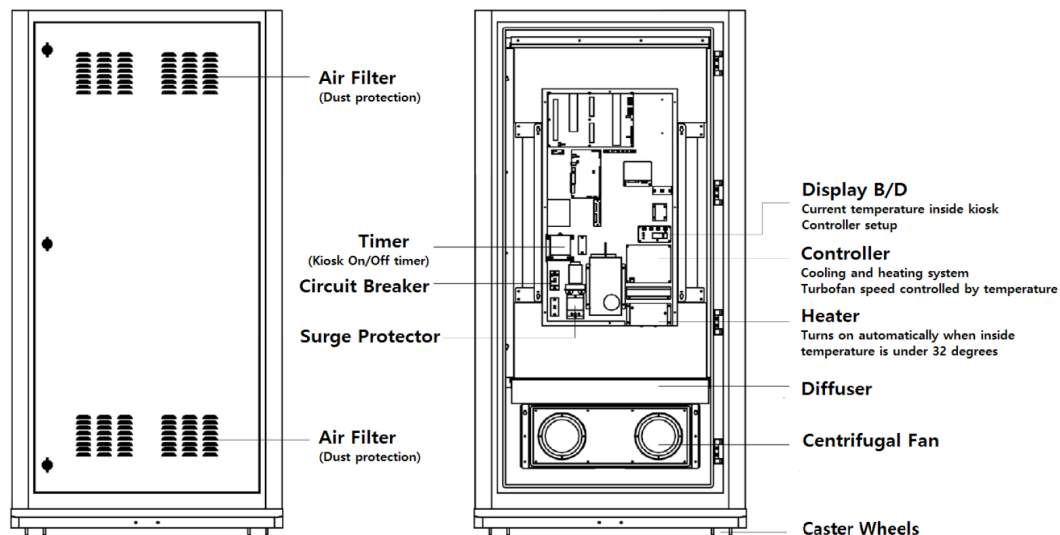

Outdoor Kiosks

- Model: 46"/55"/75" available

Designed for the outdoors with high quality manufacturing and coated with an anti-weather finish, these kiosks are perfect for drive through menus and as information kiosks.

- Weather proof design (IP65)
- High Brightness display (2500nits)
- Temperature sensor with auto-conditioning
- Built in heater, diffuser, and fan
- Anti-glare tempered glass protection
- Built in timer for scheduling