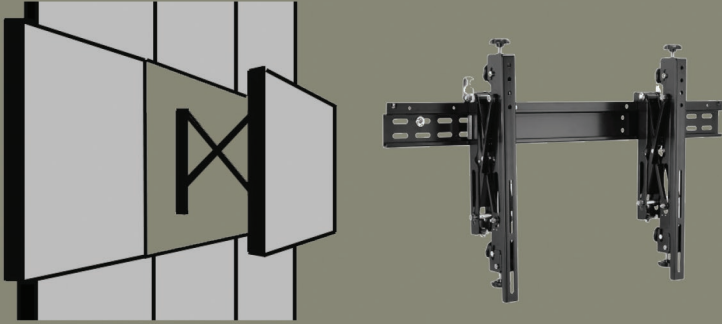

ZDS Wayfinder Kiosks

Interactive Touch Screens to inform and guide you

- Q-Wayfinder is an application specialized for usage with our touchscreen kiosks in large public spaces. Partner with Zoom Digital Signage and we will “show you the way”!
- Custom UI and design
- Custom 3-D themed map of facilities + local database directory
- Search via floor, category, or keyword
- Show best route from kiosk to chosen destination
- Include sections for paid advertisements for kiosks located in high traffic areas; Play promotional or ad videos on idle screen
- Incorporate information pages
- Integrate with a customized kiosk of your design choice

MOUNTING

Push Out Bracket

- VESA Standard - works with displays up to 110lbs
- Ideal for embedded installations
- Displays can be "pushed out" independently of the others with a spring mechanism.
- Adjustment at 8 different points (x,y,z axis)
- Allows for precision alignment and easy maintenance
- Vertical orientation installation possible