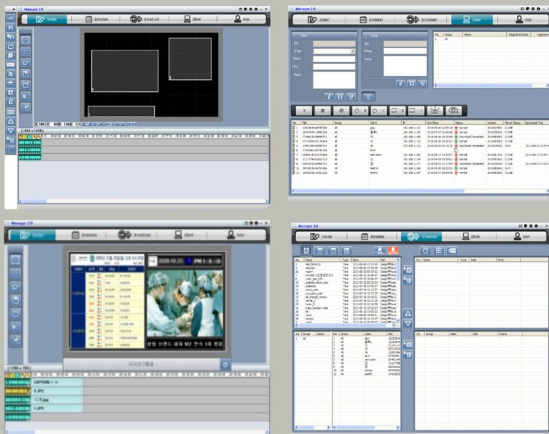

- Beginner friendly user interface
- Supports multiple languages
- Supports multiple screens from single PC, single license
- Scheduling and Broadcasting
- Create custom templates
- Supports diverse types of content (shown below) and Control Flash based Interactive content
- Diverse types of applications and Data base link such as Queue system, website, stock market, exchange rate, RSS news, etc.
- Real time monitoring, controlling, and remote access for tech trouble shooting
- Supports Windows and Android OS