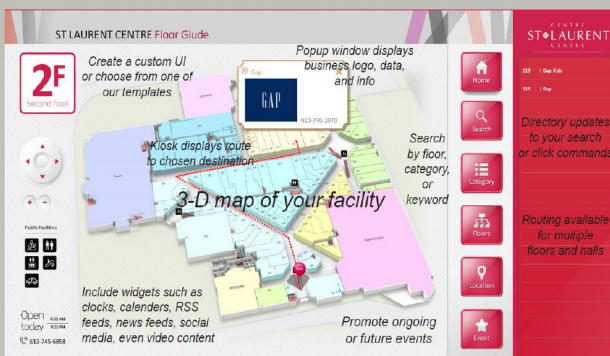

Automatic Height Adjusting Kiosk

The Auto Height Adjusting Kiosk (AHAK) uses sensors to detect the approaching user's height and adjusts the orientation of the display according to optimum touch usage. Perfect for public areas in hospitals, schools and government buildings. Designed with ADA compliance in mind.

Software

- Beginner friendly user interface
- Supports multiple languages
- Supports multiple screens from single PC, single license
- Scheduling and Broadcasting
- Create custom templates
- Supports diverse types of content (shown below) and Control Flash based Interactive content
- Diverse types of applications and Data base link such as Queue system, website, stock market, exchange rate, RSS news, etc.
- Real time monitoring, controlling, and remote access for tech trouble shooting
- Supports Windows and Android OS

Image

Office File

Internet

TV

Video/TV

Flash

Ticker(text)

RSS news

ZDS Wayfinder Kiosks

Interactive Touch Screens to inform and guide you

- Q-Wayfinder is an application specialized for usage with our touchscreen kiosks in large public spaces. Partner with Zoom Digital Signage and we will “show you the way”!
- Custom UI and design
- Custom 3-D themed map of facilities + local database directory
- Search via floor, category, or keyword
- Show best route from kiosk to chosen destination
- Include sections for paid advertisements for kiosks located in high traffic areas; Play promotional or ad videos on idle screen
- Incorporate information pages
- Integrate with a customized kiosk of your design choice