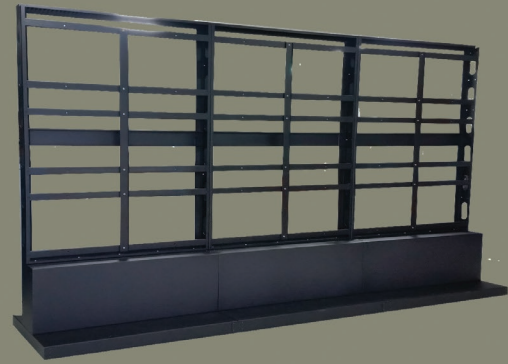

Premium Mirror Display Kiosks

Perfect for use as Self Service POS kiosk at restaurants and cafeterias or as an interactive wayfinding kiosk.

Key Features:

- Slim and sleek design
- Mirror glass has similar reflection rate and transparency as normal glass.
- Mirror embedded with PCAP film touch
- Brightness of 1000NITS
- Touch option from 1 to 10
- Compatible with Windows
- Preinstalled Signage Software
- 21.5", 32, and 46" models available
- Optional components such as thermal printer, credit card slider and pagers make it a perfect self service POS Kiosk!

MOUNTING

Push Out Bracket

- VESA Standard - works with displays up to 110lbs
- Ideal for embedded installations
- Displays can be "pushed out" independently of the others with a spring mechanism.
- Adjustment at 8 different points (x,y,z axis)
- Allows for precision alignment and easy maintenance
- Vertical orientation installation possible

Free Standing Mount

- Designed for 46" to 65" video wall displays
- Brackets combine together for perfect alignment
- Brackets are same size as video wall panels; the perfect fit
- Displays hook on to hang on brackets
- Stacking configuration with rear access to panels