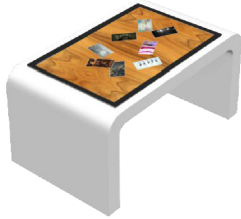

Artistic Configurations

Why limit yourself to conventional configurations? With ZDS video walls, the limit is your imagination.

Displays

DID, Built in PC DID

Stretched Display

Transparent Touch LCD

Touch Table Kiosk

Mirror Kiosk

Smart Kiosk

Landscape Kiosk

Vertical Kiosk

Outdoor Kiosk

- 22"/46"/55" sizes
- Fully customizable outer casing
- Self standing with built in PC
- Play and create interactive Content and Media

- Kiosk Sizes available in 32", 40", 46", 55", 70", and 82" with Samsung or LG Commercial LCD panel
- Self Standing with built in PC or Multimedia Player
- Network Control Software optional (interactive content support)
- Optional IR Touch or P-CAP touch screen (1/2/6/10/32 touch points)
- Auto Turn on/off, Auto Content update, scheduling
- Optional components: Thermal printer, Webcam, Barcode Scanner, Credit Card slider
- Weather proof outdoor kiosks available

Smart Touch Tables

Interactive display with sleek, rounded design perfect for the office, schools, restaurants, and cafes.

Key Features:

- Sleek, rounded design
- Anodized aluminum pieces with extrusion molding manufacturing.
- Built in slot for customized PC of your specifications (Android, Mac, Windows)
- Three table leg lengths: Coffee, dining, standing
- Preinstalled Signage Software
- PCAP film Touch screen with 10 or more touch points
- Custom Interactive content creation available
- Available in 43" and 46" displays

Premium Mirror Display Kiosks

Perfect for use as Self Service POS kiosk at restaurants and cafeterias or as an interactive wayfinding kiosk.

Key Features:

- Slim and sleek design
- Mirror glass has similar reflection rate and transparency as normal glass.
- Mirror embedded with PCAP film touch
- Brightness of 1000NITS
- Touch option from 1 to 10
- Compatible with Windows
- Preinstalled Signage Software
- 21.5", 32, and 46" models available
- Optional components such as thermal printer, credit card slider and pagers make it a perfect self service POS Kiosk!