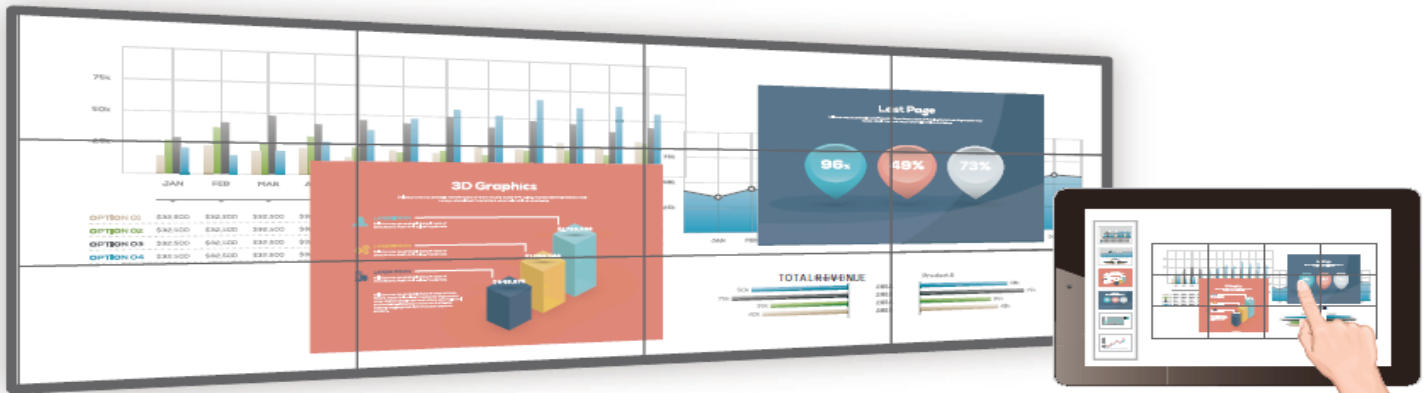

Integrate with HH-Series Hook&Hang mounting system

- ZB-POB: Easy to install full-service pushout bracket

Above: Users can window input sources ANYWHERE across your video wall to create different layouts, including Picture-in-picture.
 Below: Control software available on Windows, iOS, Linux operating systems. Smart phone /tablet application also available on iOS and Google App Stores.

DIGIBIRD Video Wall Controller: Key Features

Flexible windowing:
 Drag and drop any input source to anywhere on the video wall.

True Multi-viewing:
 Have up to 16 windows up on your video wall simultaneously.

Built-in preview feature:
 Preview of input sources and video wall configuration in real time.

Scene Save & Recall:
 Save frequently used input layouts and load instantly with one click.

Hardware Structure:
 No embedded OS = no errors.
 Designed for 24x7 mission critical working conditions.

Above: 4x1 video wall configuration with multiple windows per display and PIP in the center displays.